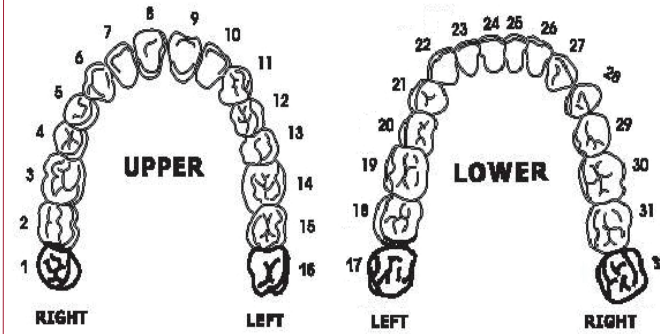

- Zirconia (Monolithic)
- Zirc. (Porc. Layered)
- Z-Max
- E-Max
- PFM

In-House

- Titanium Abutment
- Zirconia Abutment

Screw Retained

- Zirconia (Monolithic)
- Zirc. (Porc. Layered)
- Z-Max
- E-Max
- PFM

MARGIN DESIGN

- Porcelain Butt Margin Show No Metal
- Metal Lingual Collar 360° Metal Collar

Metal M.D. Lingual

If Insufficient Room

- Reduce Opposing Reduction Coping
- Metal Occl. / Island Please Call

DESIGN CASE

REMOVABLE RESTORATION

- Full Upper Partial Upper Immediate
- Full Lower Partial Lower Flipper
- Valplast Over Denture Temp. Denture

DENTURE PROCESSING

- Resin Base Wax Rim Metal Frame&Wax Rim
- Teeth Arrangement Cure - Finish